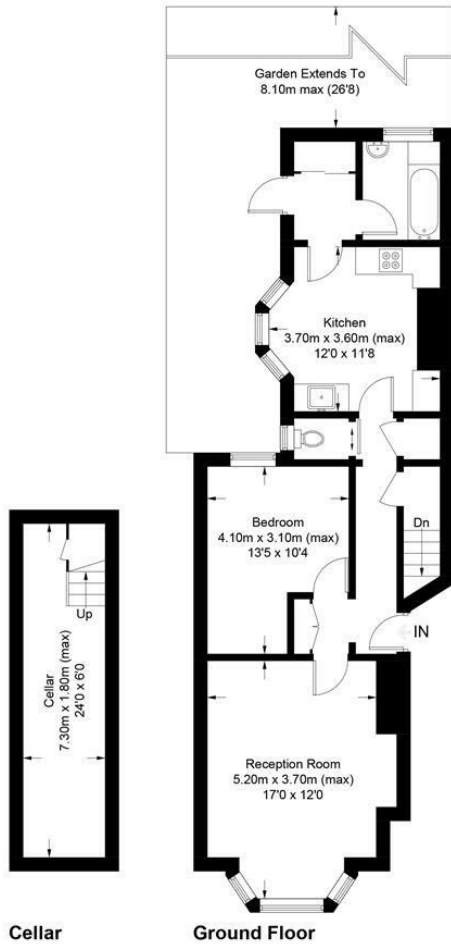

Queens Road Wimbledon, SW19 8NY

£425,000 Leasehold - Share of Freehold

A fantastic one bedroom Victorian ground floor flat with no onward chain, share of freehold and a large South facing garden located close to Wimbledon town centre and Thameslink station. This bright and airy flat has well proportioned rooms, high ceilings and is in lovely condition. There is a large front living room, good sized double bedroom, w/c, cellar, an eat-in kitchen and a family bathroom. The garden has side access and gives any buyer the opportunity to extend subject to the usual consents.

Queens Road, SW19

Approximate Gross Internal Area = 71 sq m / 757 sq ft

Cellar

Ground Floor

This floor plan is for representation purposes only and is not drawn to scale.
The Gross Internal Area includes outbuildings shown on the plan.
 Whilst every attempt has been made to ensure the accuracy of the plan measurements of doors, windows and rooms are approximate only and should be checked before making any decisions reliant upon them.
 Copyright Bespokeplans.co.uk (ID834799)

- Large One Bedroom Victorian Flat
- South-Facing Garden
- Potential to Extend STPP
- Share of Freehold
- No Onward Chain
- High Ceilings
- Bright and Airy
- Cellar

Energy Efficiency Rating		Environmental Impact (CO ₂) Rating	
Very energy efficient - lower running costs	Current	Very environmentally friendly - lower CO ₂ emissions	Current
(92 plus) A		(92 plus) A	
(81-91) B		(81-91) B	
(69-80) C		(69-80) C	
(55-68) D		(55-68) D	
(39-54) E		(39-54) E	
(21-38) F		(21-38) F	
(1-20) G		(1-20) G	
Not energy efficient - higher running costs		Not environmentally friendly - higher CO ₂ emissions	
England & Wales	EU Directive 2002/91/EC	England & Wales	EU Directive 2002/91/EC